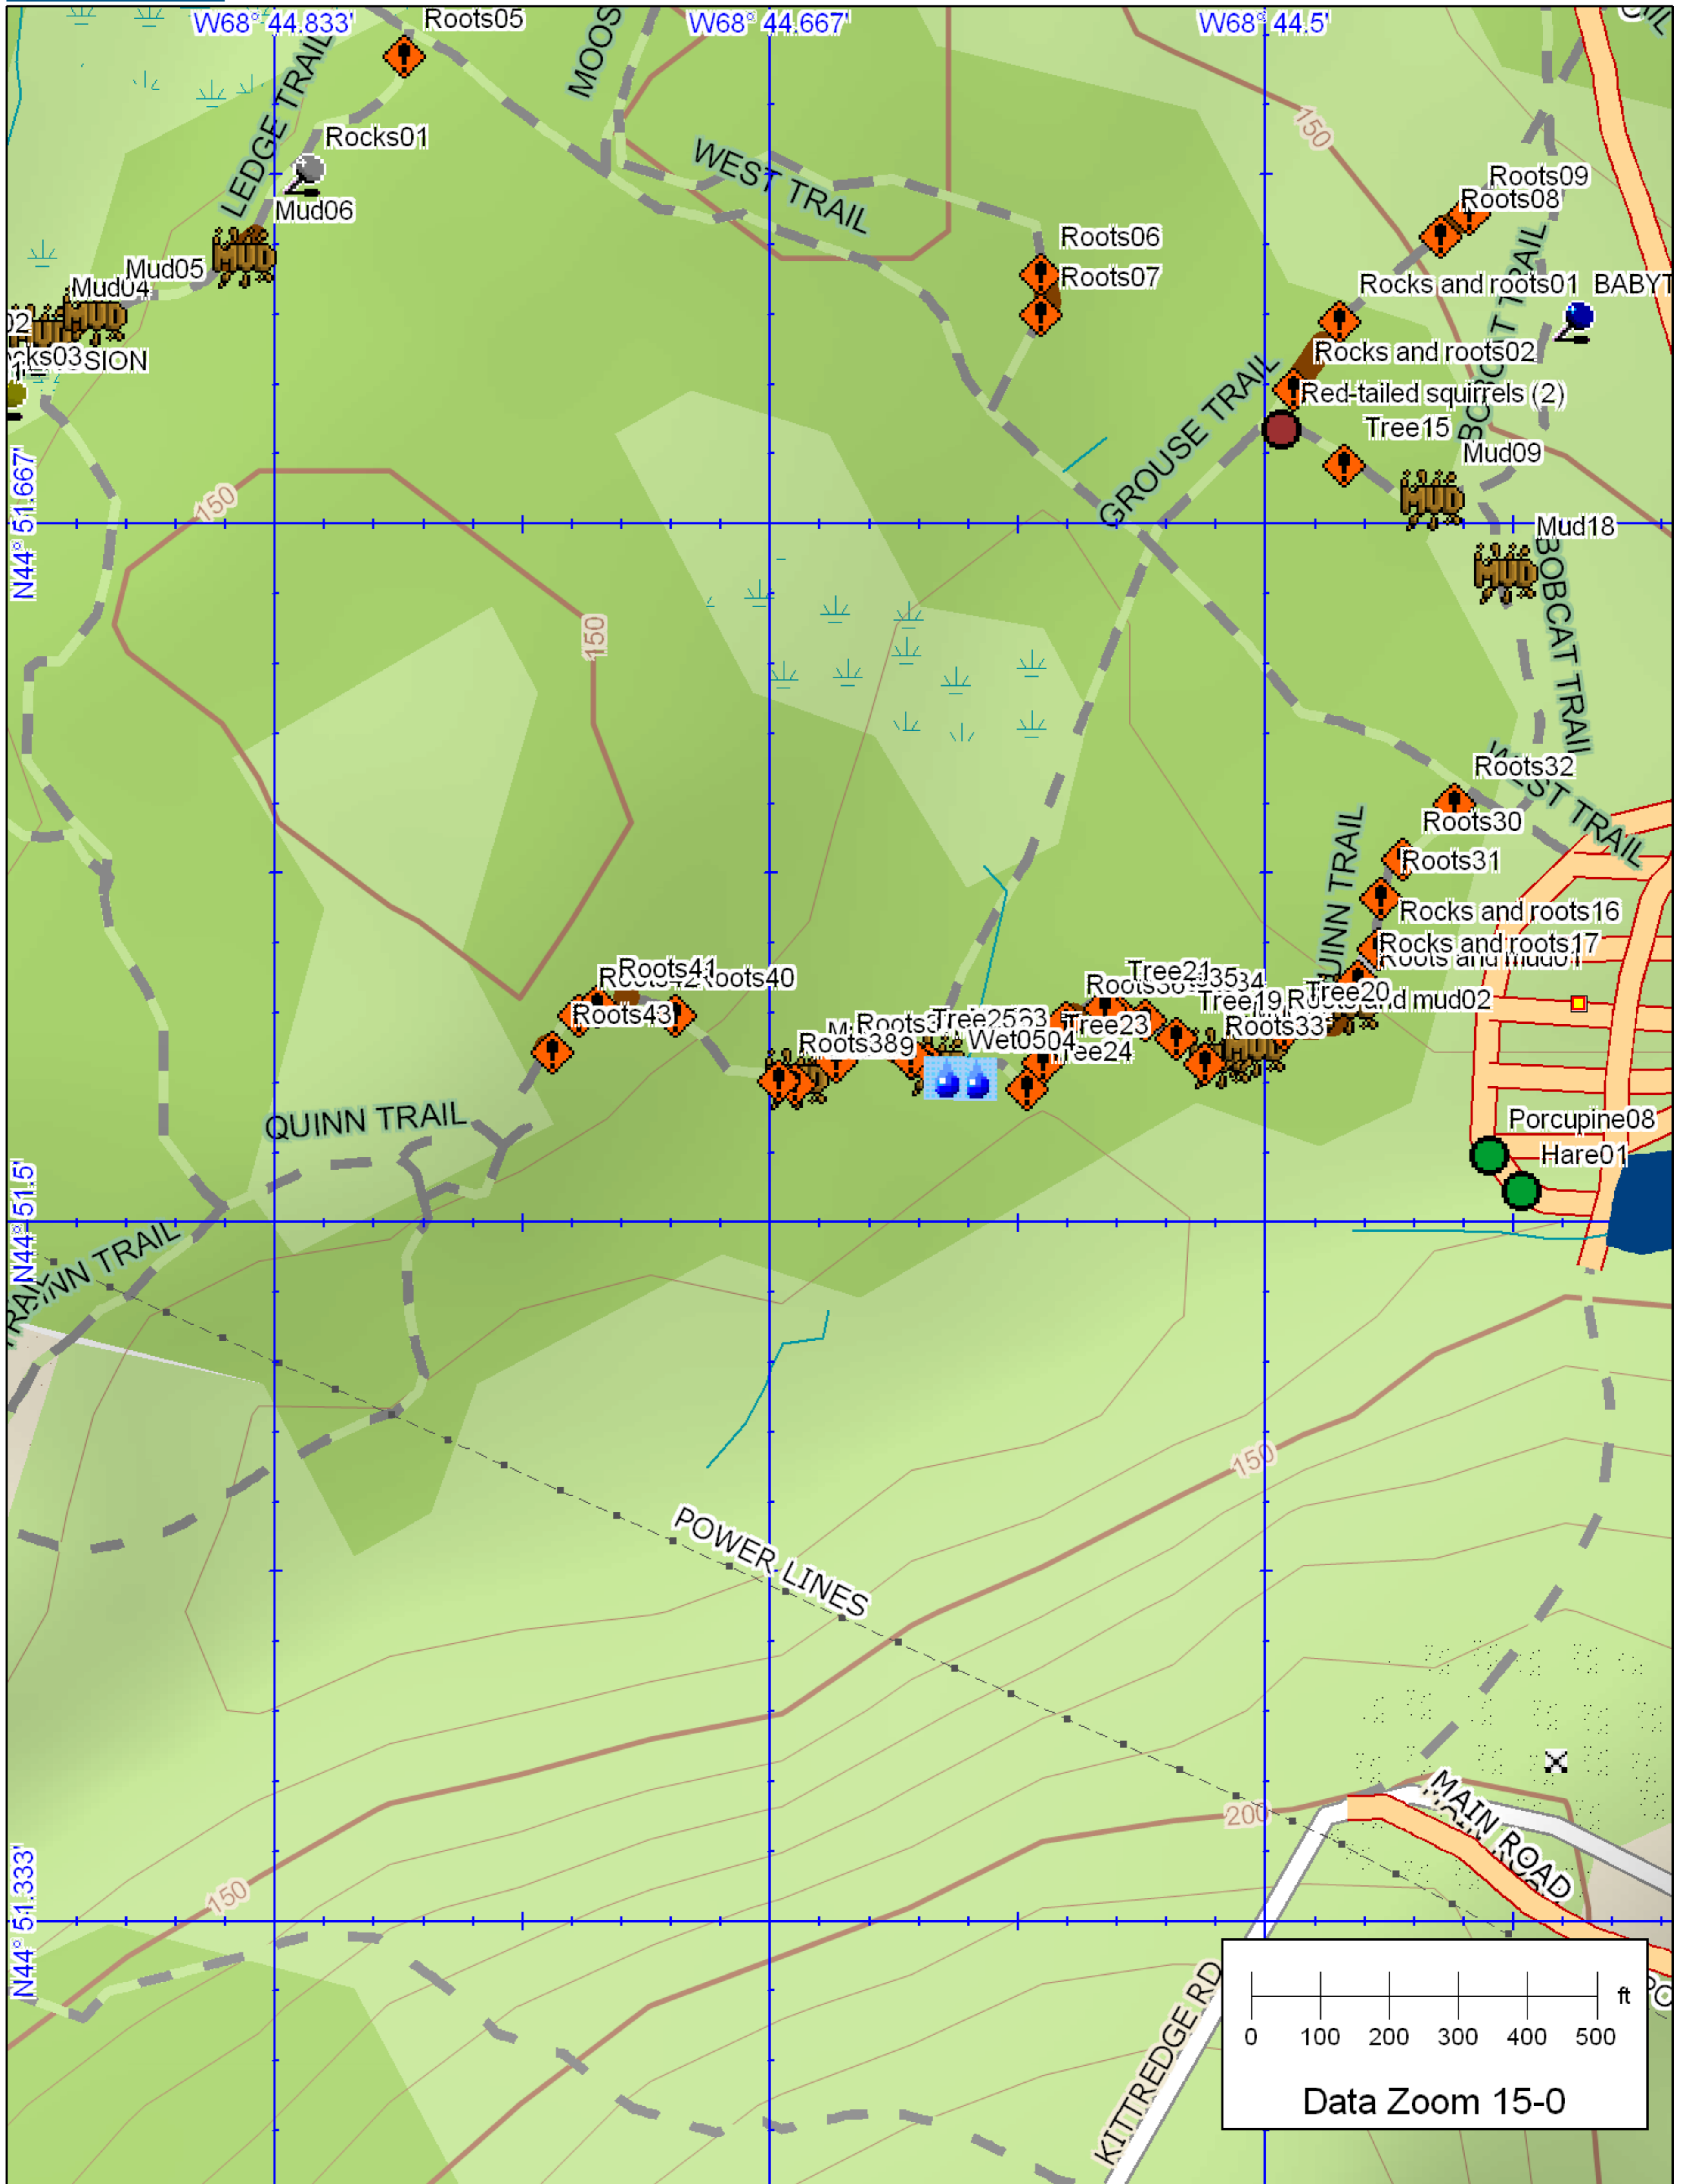

Quinn Trail

Data use subject to license.

© 2006 DeLorme. Topo USA® 6.0.

www.delorme.com