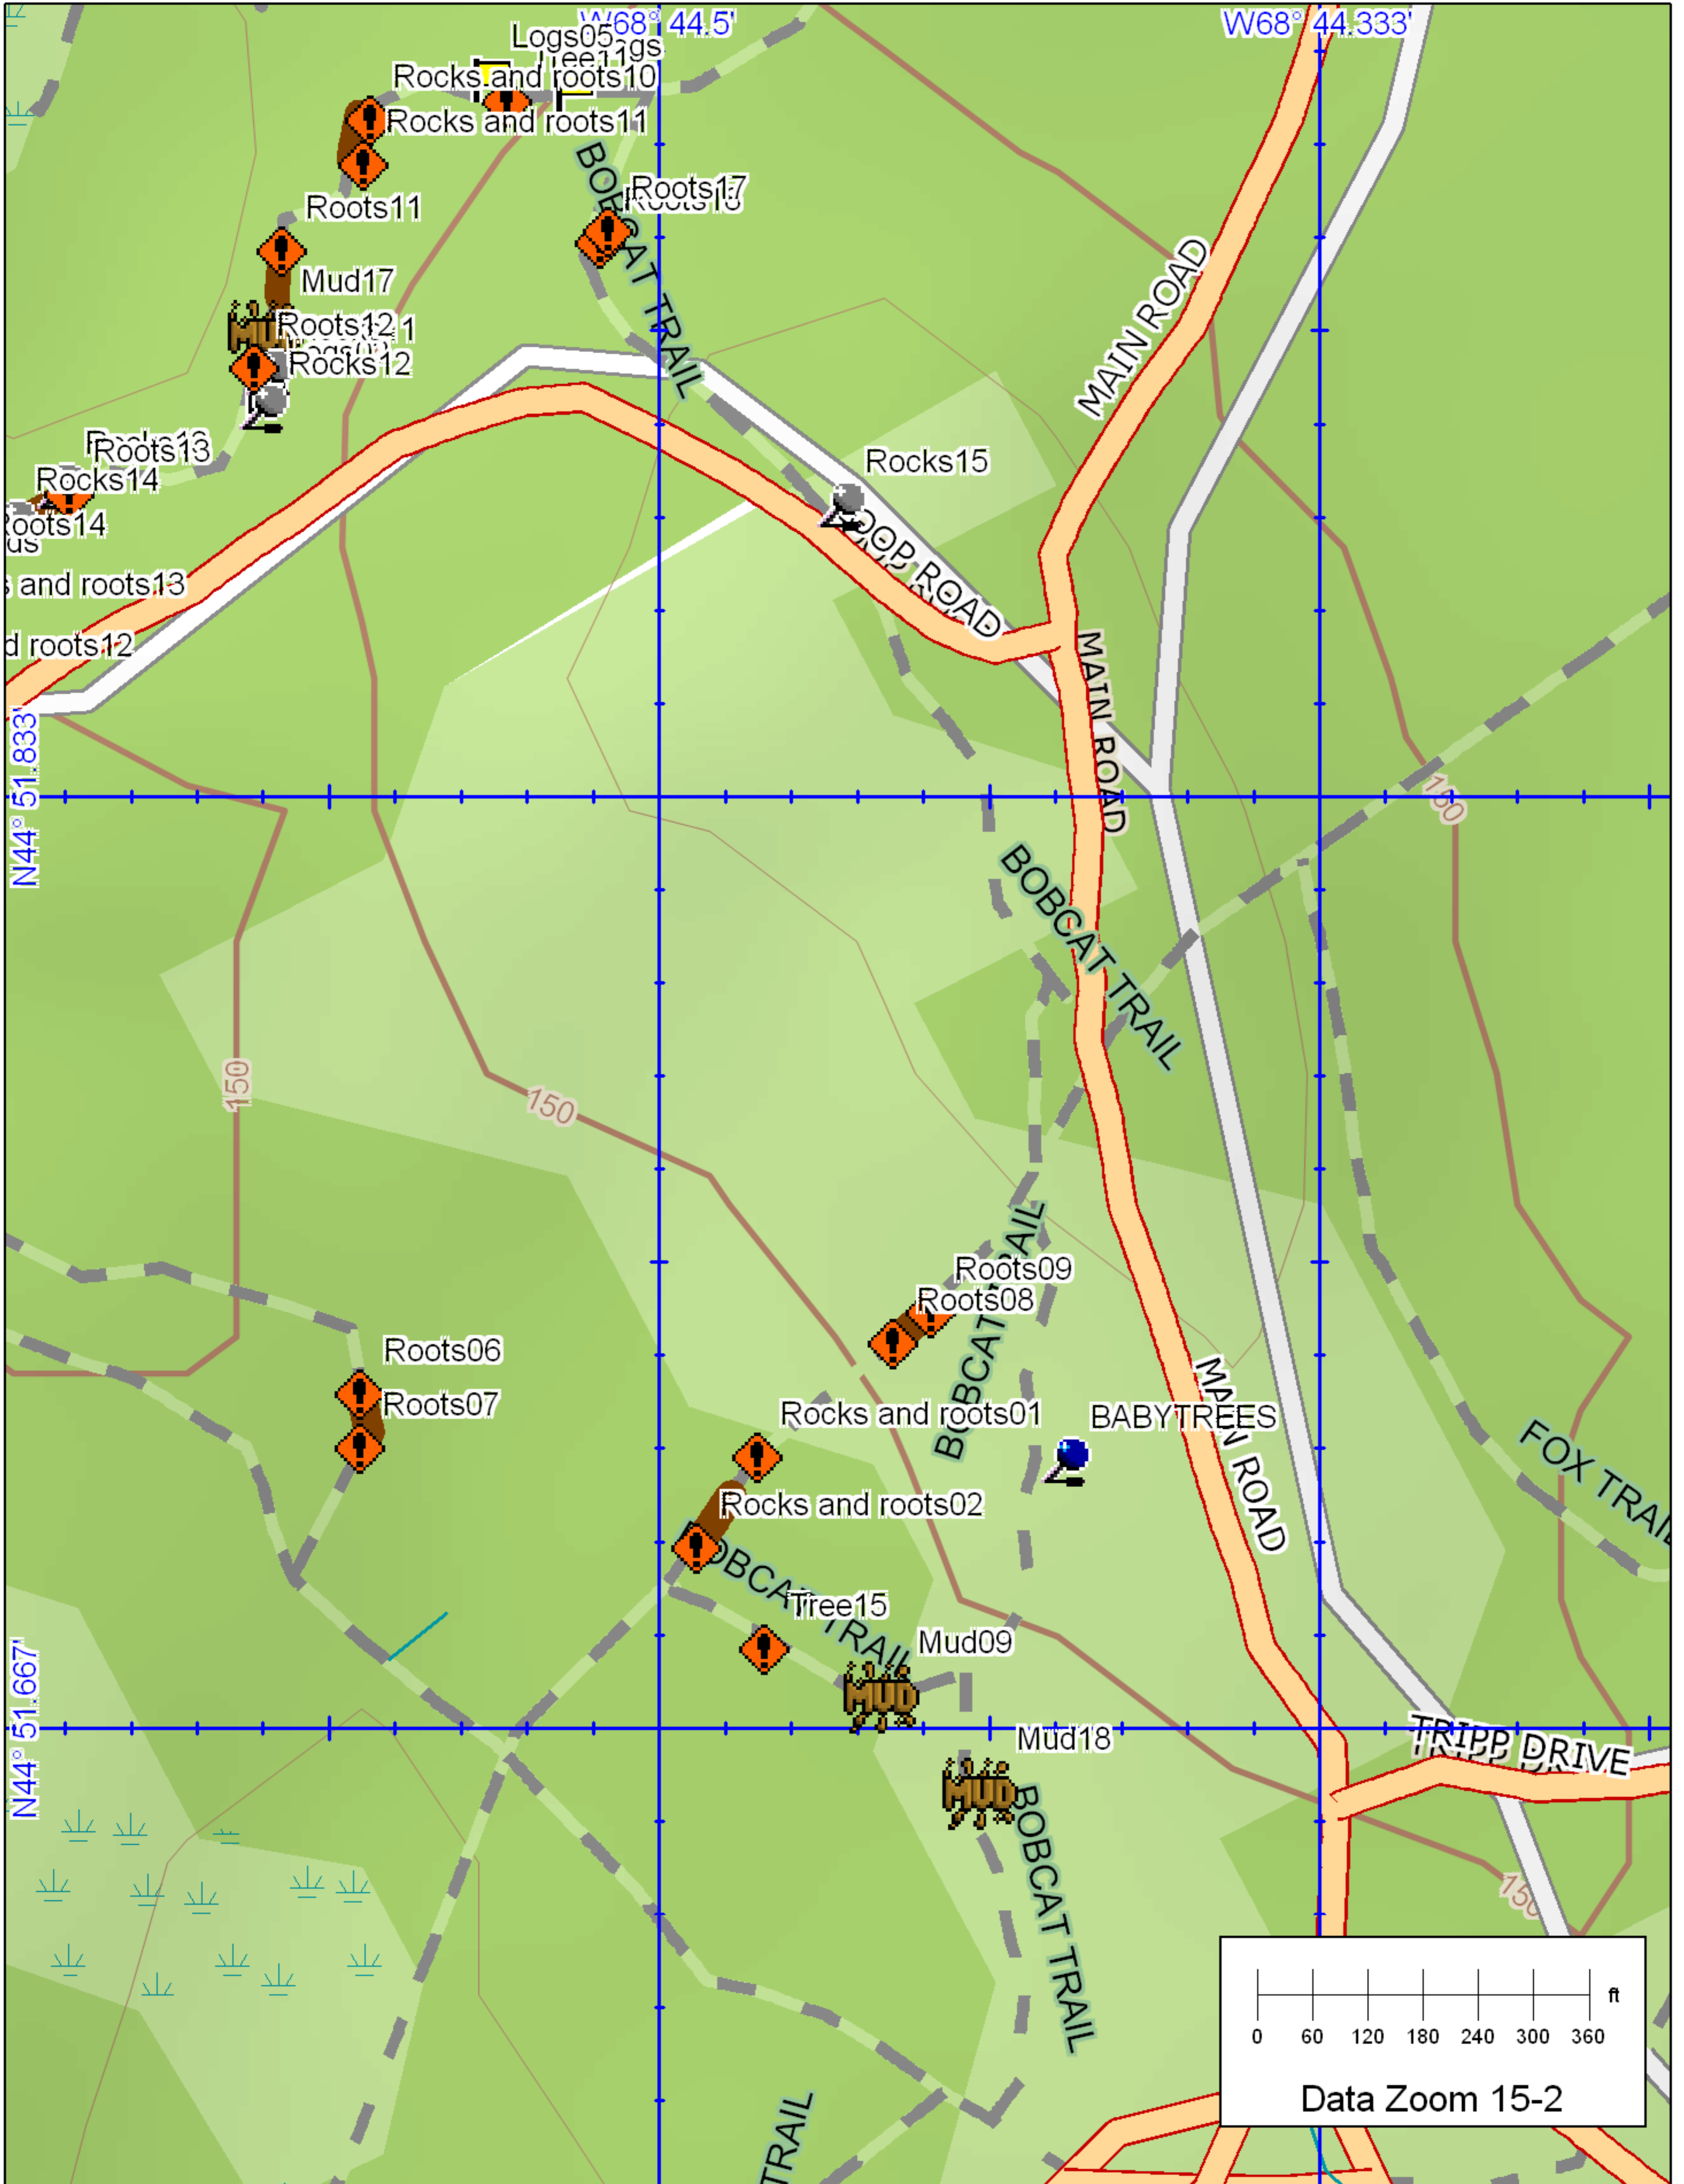

Bobcat Trail

Data use subject to license.

© 2006 DeLorme. Topo USA® 6.0.

www.delorme.com

cityforest.bangorinfo.com